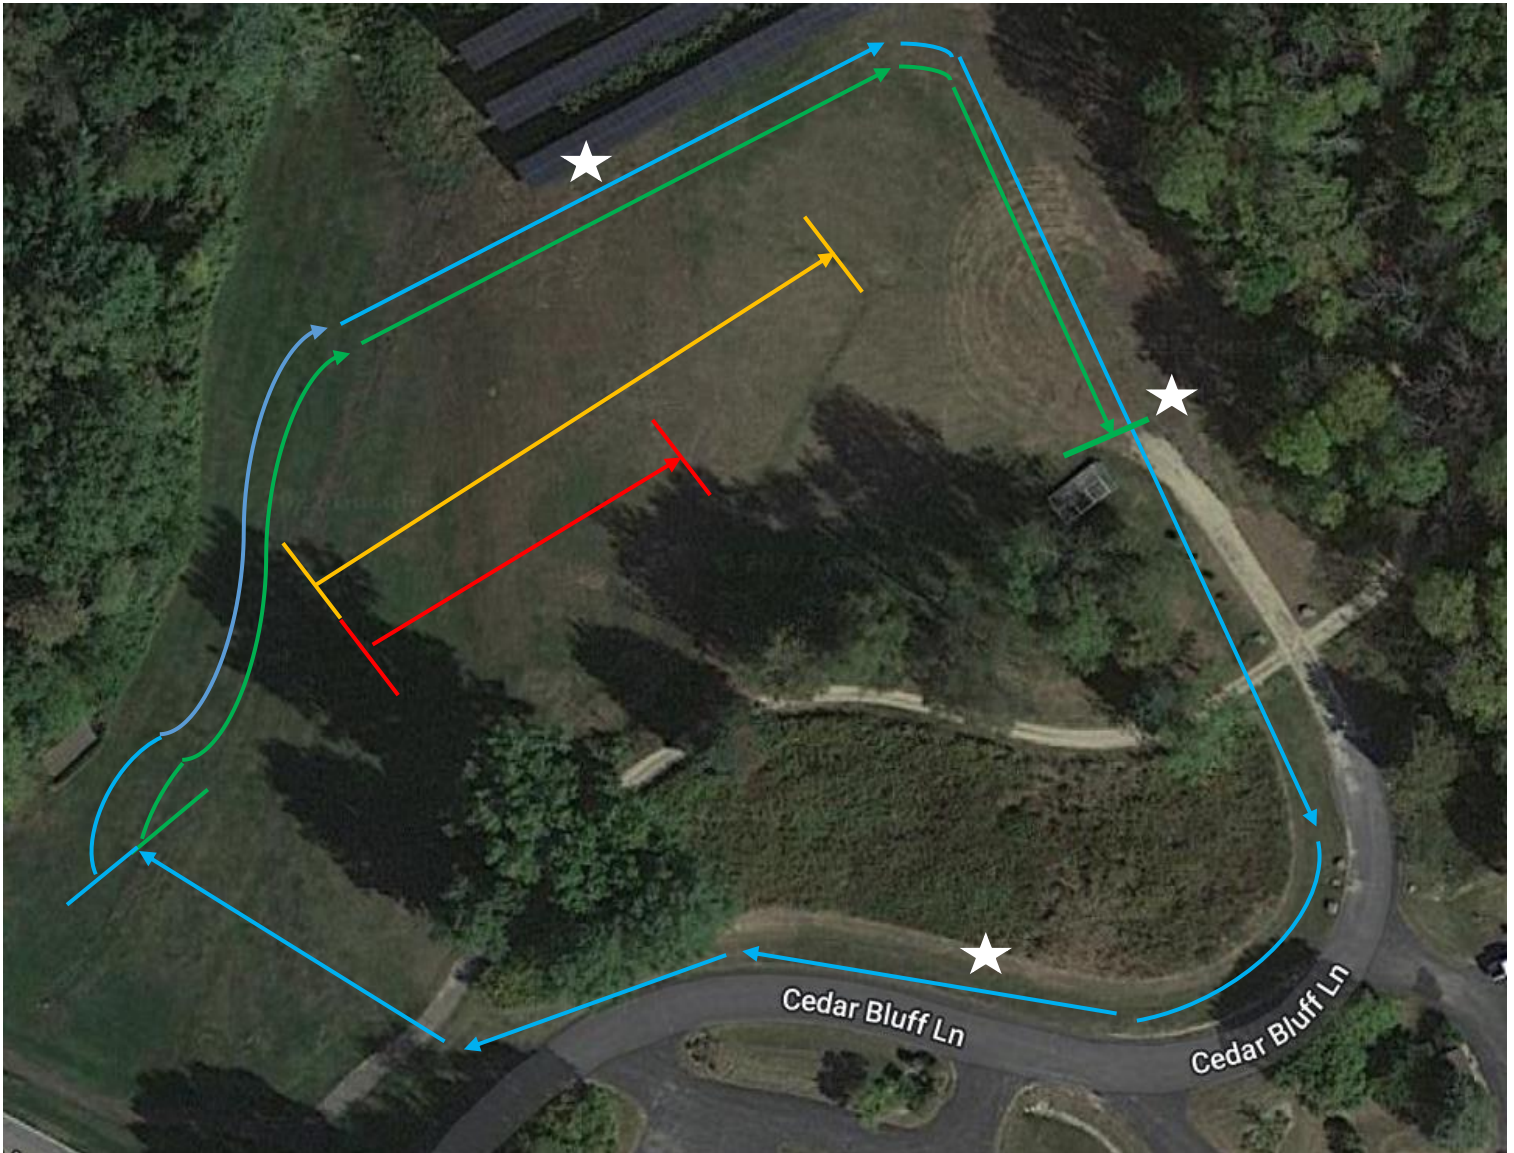

2024 Winter Games Snowshoe Course Map

50M Run – Red

100M Run – Yellow

200M Run – Orange

400M/800M/1600M/4 x 100M Relay – Blue

Relay Exchanges – White Star