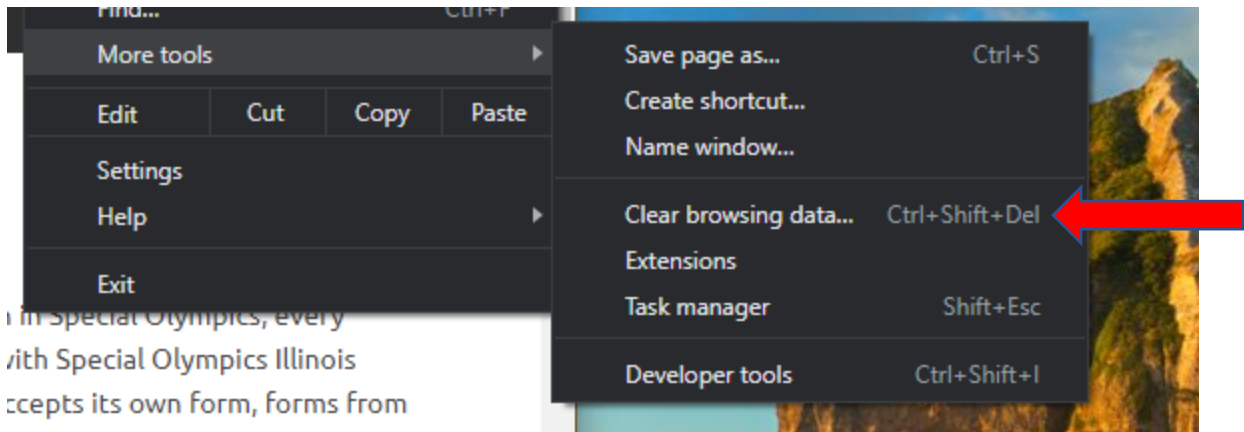

Clearing your cache in Google Chrome

in Special Olympics, every
with Special Olympics Illinois
accepts its own form, forms from

They should then close and reopen Google Chrome and try the link again.