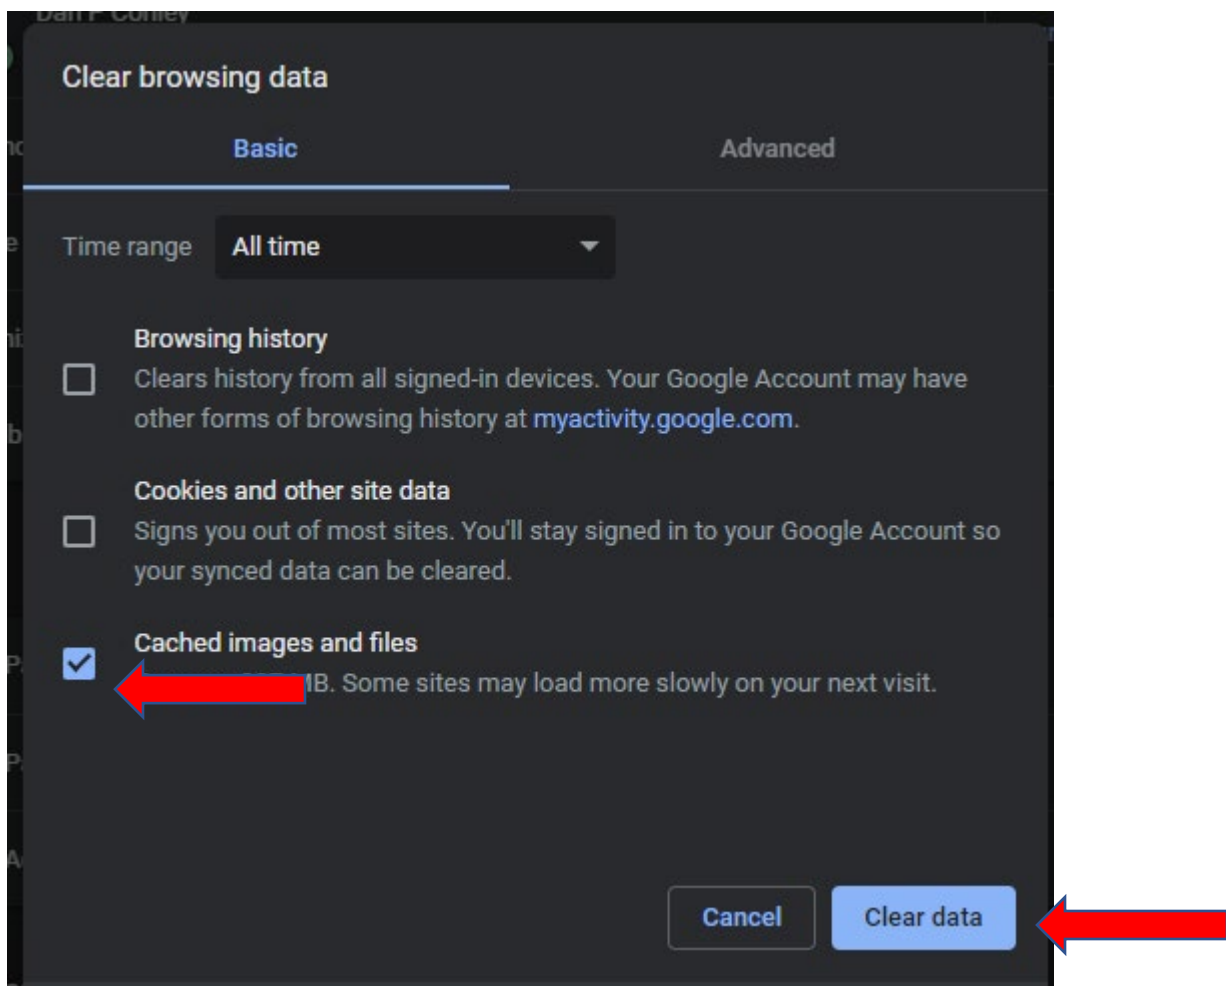

Clearing your cache in Google Chrome

in Special Olympics, every
with Special Olympics Illinois
accepts its own form, forms from

They should then close and reopen Google Chrome and try the link again.